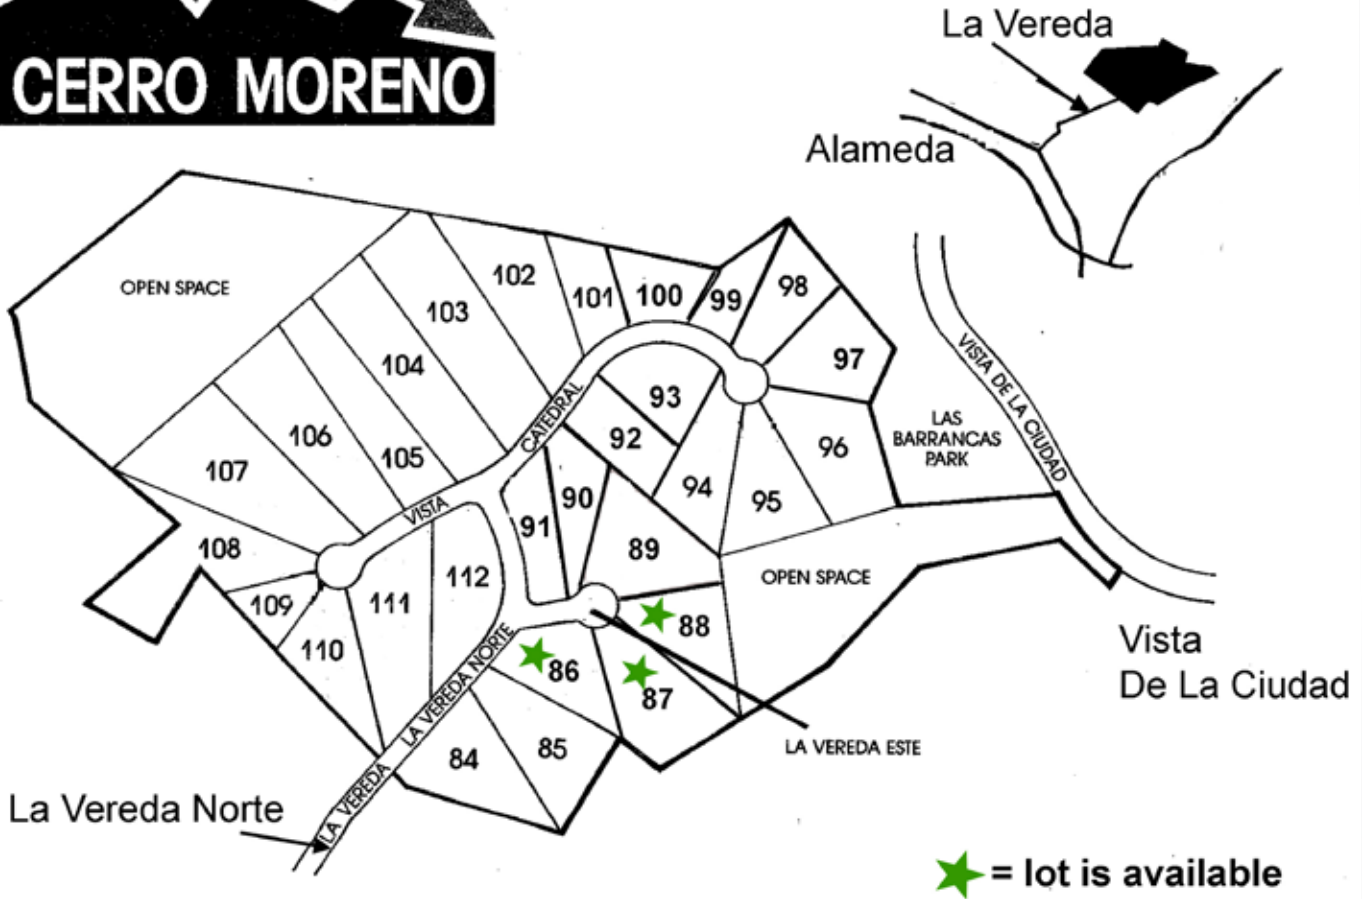

El Cerro Moreno Lots

Now Allowing Adobe and ICF Construction

This depiction is for illustration purposes and may not be entirely accurate.

DARLENE STREIT

SANTA FE REAL ESTATE PROPERTY

505.920.8001 • dstreit@dstreit.com
417 E. Palace Avenue • Santa Fe NM 87501

LISTINGS

Scan this QR Code with your mobile phone's camera to view Darlene's and all listings online.

Or go to:
SantaFeRealEstateProperty.com

To view additional photos of this property visit: SantaFeRealEstateProperty.com

Sotheby's International Realty and the Sotheby's International Realty logo are registered (or unregistered) service marks used with permission. Operated by Sotheby's International Realty, Inc. Real estate agents affiliated with Sotheby's International Realty, Inc. are independent contractor sales associates and are not employees of Sotheby's International Realty, Inc.

This material is based on information which we consider reliable, but because it has been supplied by third parties, we cannot represent that it is accurate or complete, and it should not be relied upon as such. This offering is subject to errors, omissions, change of price, or withdrawal without notice. EQUAL HOUSING OPPORTUNITY.

Sotheby's

INTERNATIONAL REALTY

326 Grant Ave, Santa Fe, NM 87501
505-988-2533