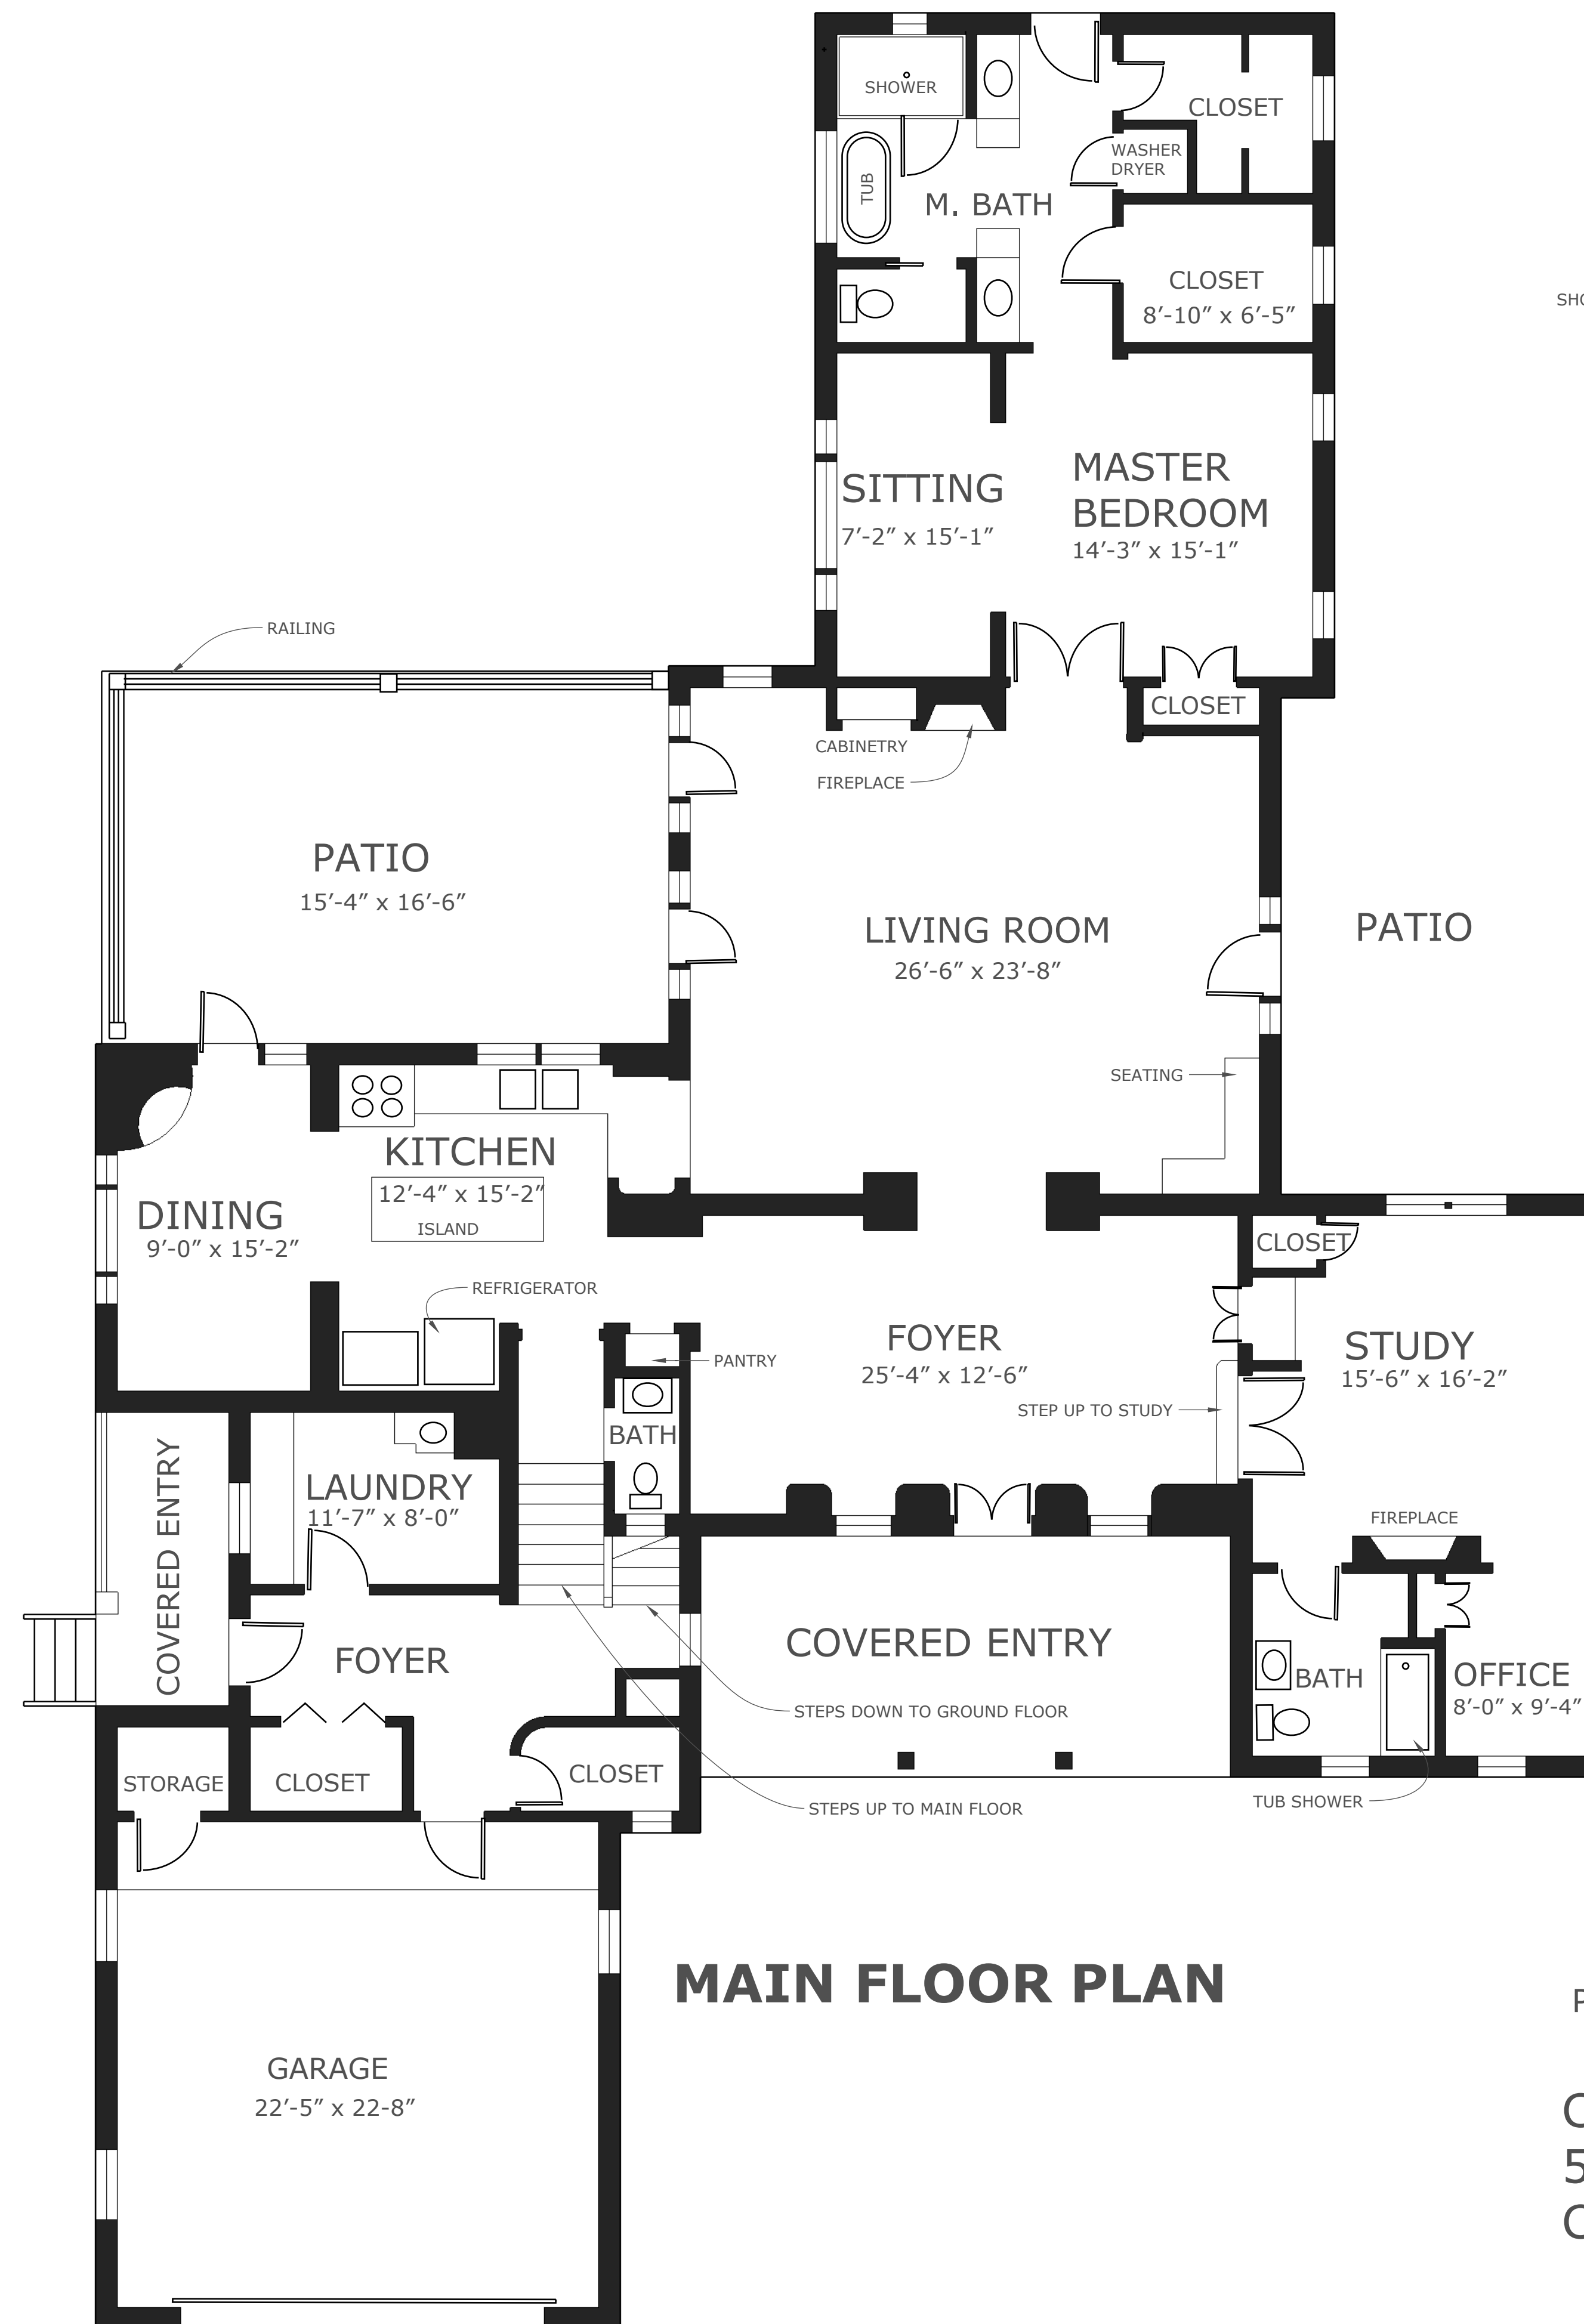

1606 SF HEATED GROUND FLR.  
 3202 SF HEATED MAIN FLR.  
 398 SF HEATED CASITA  
 297 SF HEATED STUDIO  

---

 5,503 SF TOTAL HEATED AREA  
 609 SF GARAGE  
**6,112 SF TOTAL**

**GROUND FLOOR PLAN**

**MAIN FLOOR PLAN**