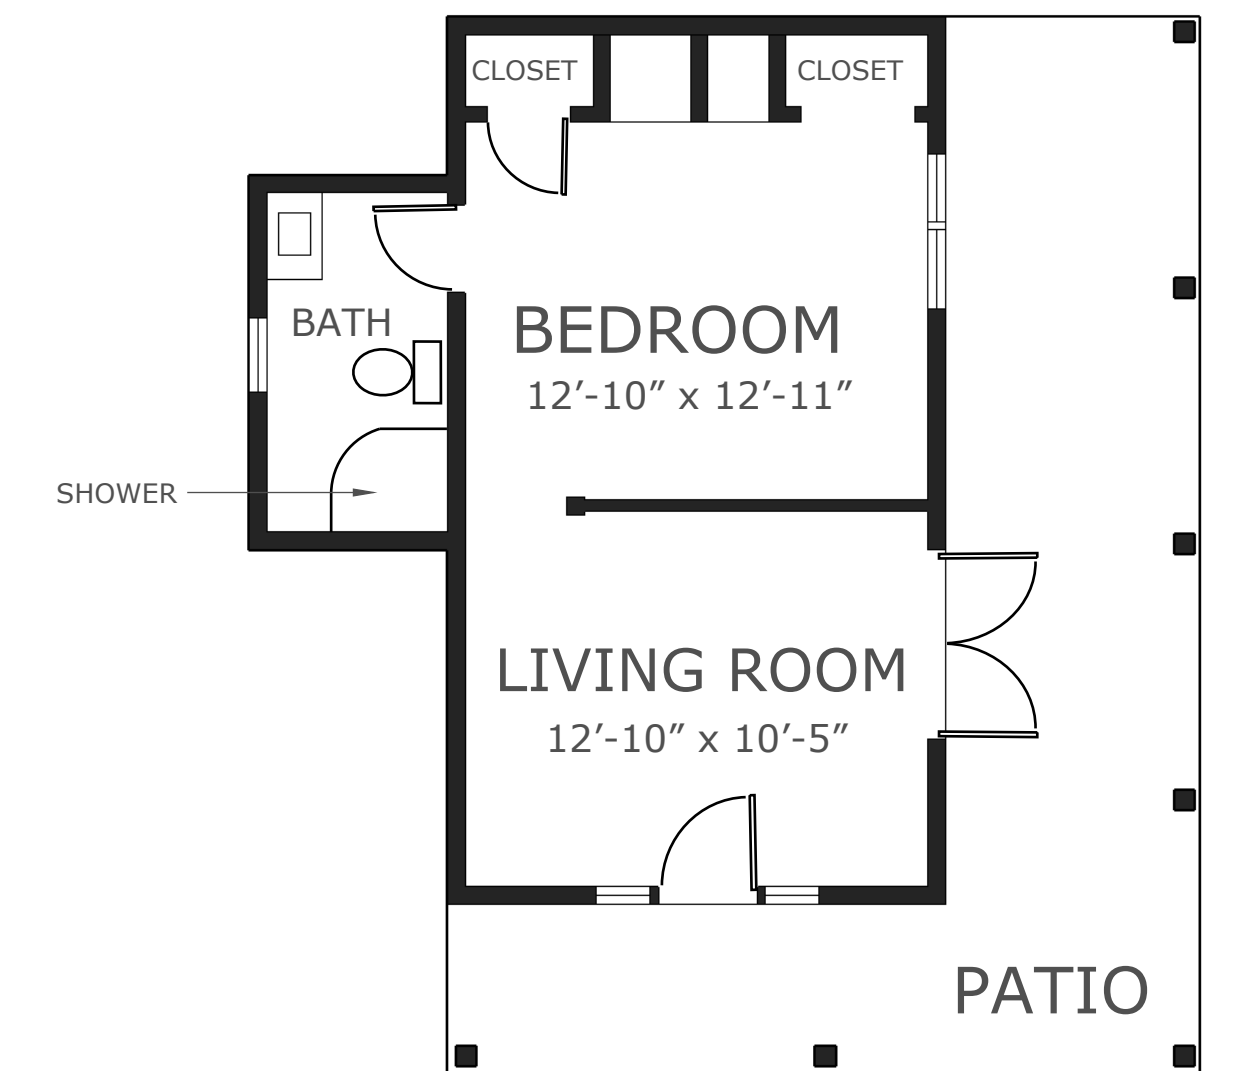

1606 SF HEATED GROUND FLR.  
 3202 SF HEATED MAIN FLR.  
 398 SF HEATED CASITA  
 297 SF HEATED STUDIO  

---

 5,503 SF TOTAL HEATED AREA  
 609 SF GARAGE  
**6,112 SF TOTAL**

**GROUND FLOOR PLAN**

**MAIN FLOOR PLAN**