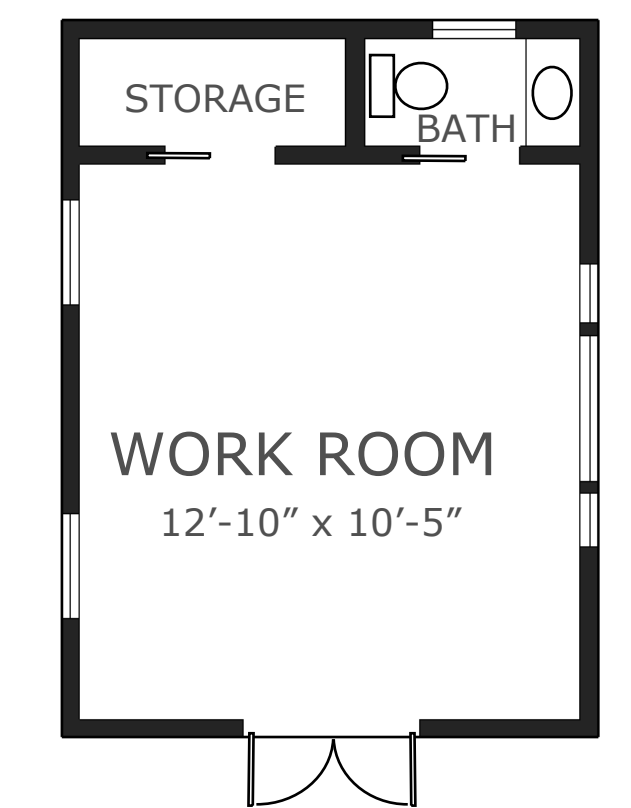

STUDIO PLAN

**39 Yana Rd
Santa Fe , NM 87508**

PREPARED FOR:

Cathy Griffith
505 500 2729
Cathy.Griffith@Southebyhomes.com