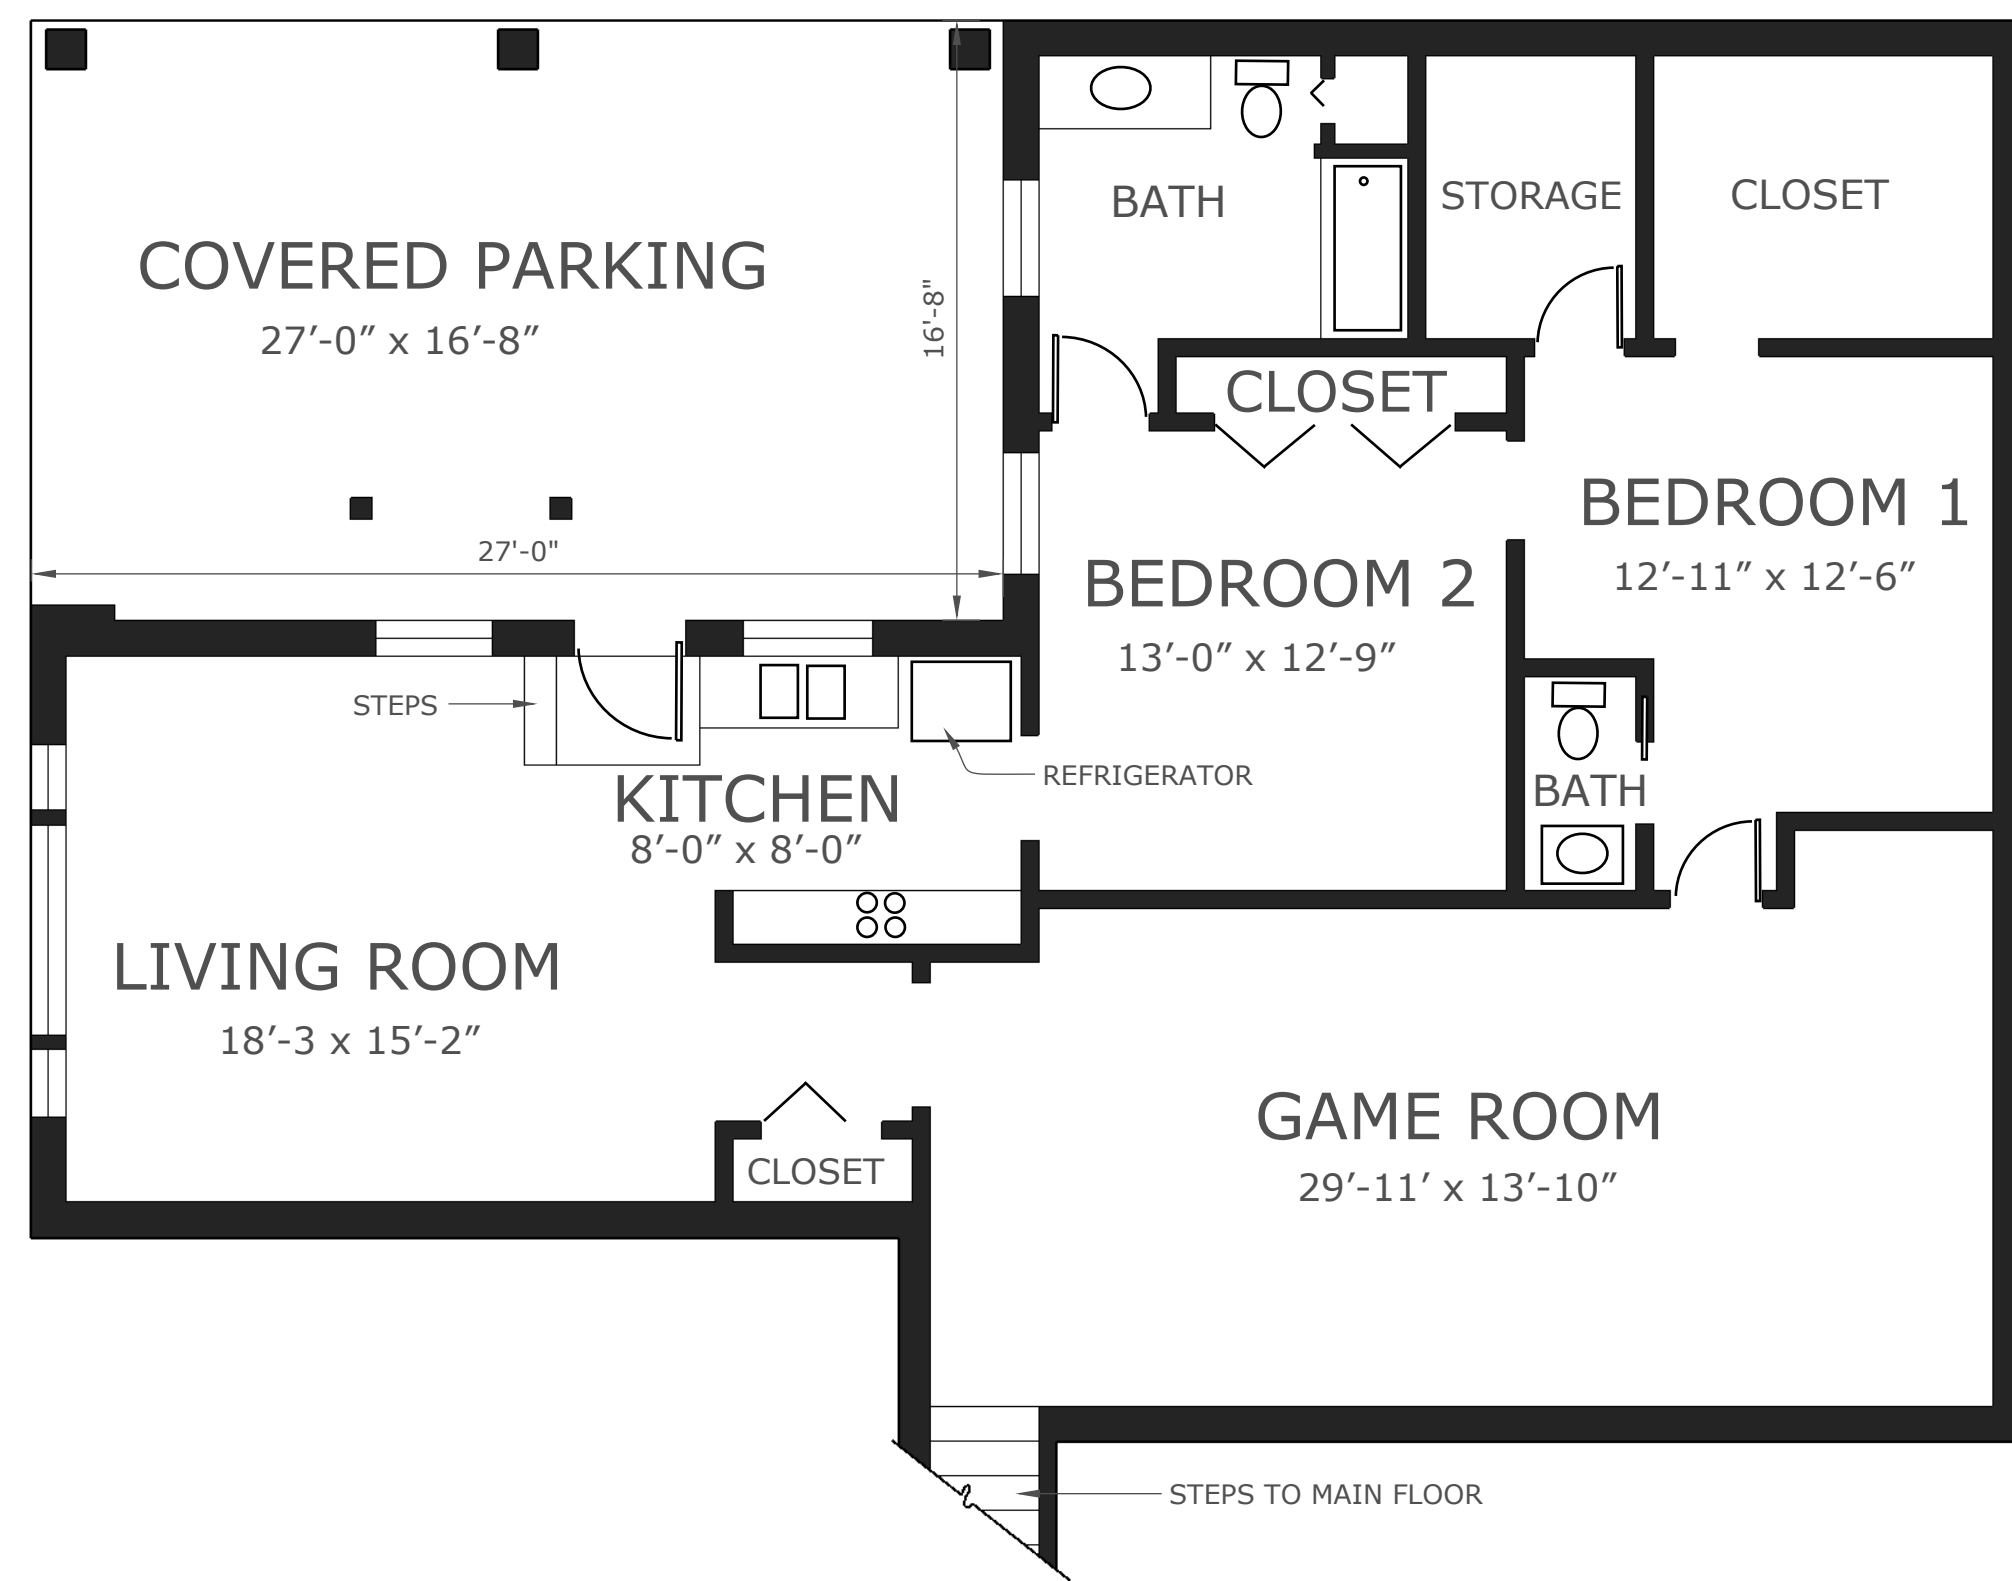

1606 SF HEATED GROUND FLR.  
 3202 SF HEATED MAIN FLR.  
 398 SF HEATED CASITA  
 297 SF HEATED STUDIO  

---

 5,503 SF TOTAL HEATED AREA  
 609 SF GARAGE  
**6,112 SF TOTAL**

**GROUND FLOOR PLAN**

**MAIN FLOOR PLAN**