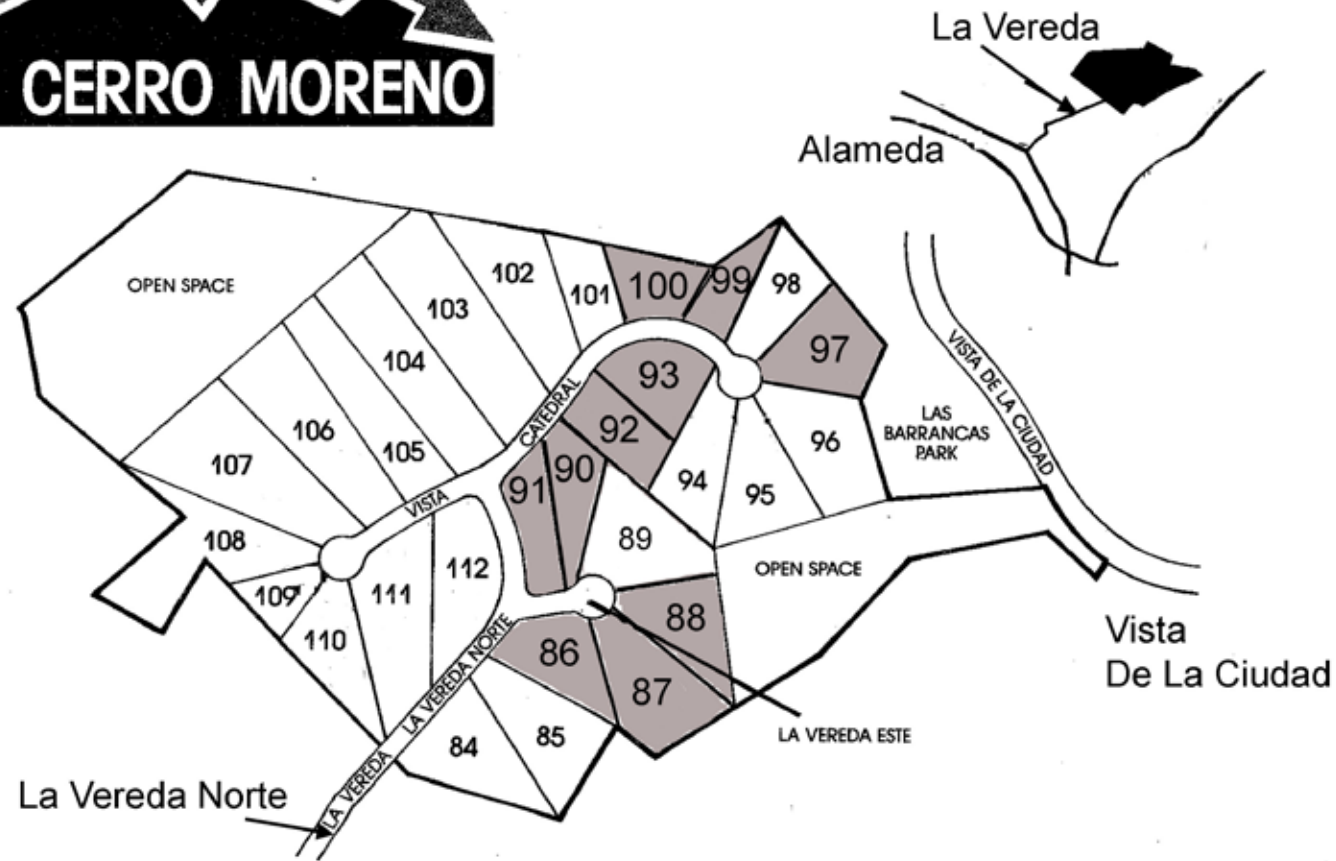

El Cerro Moreno Lots

This depiction is for illustration purposes and may not be entirely accurate.

DARLENE STREIT

SANTA FE REAL ESTATE PROPERTY
505.920.8001 • dstreit@dstreit.com
417 E. Palace Avenue • Santa Fe NM 87501